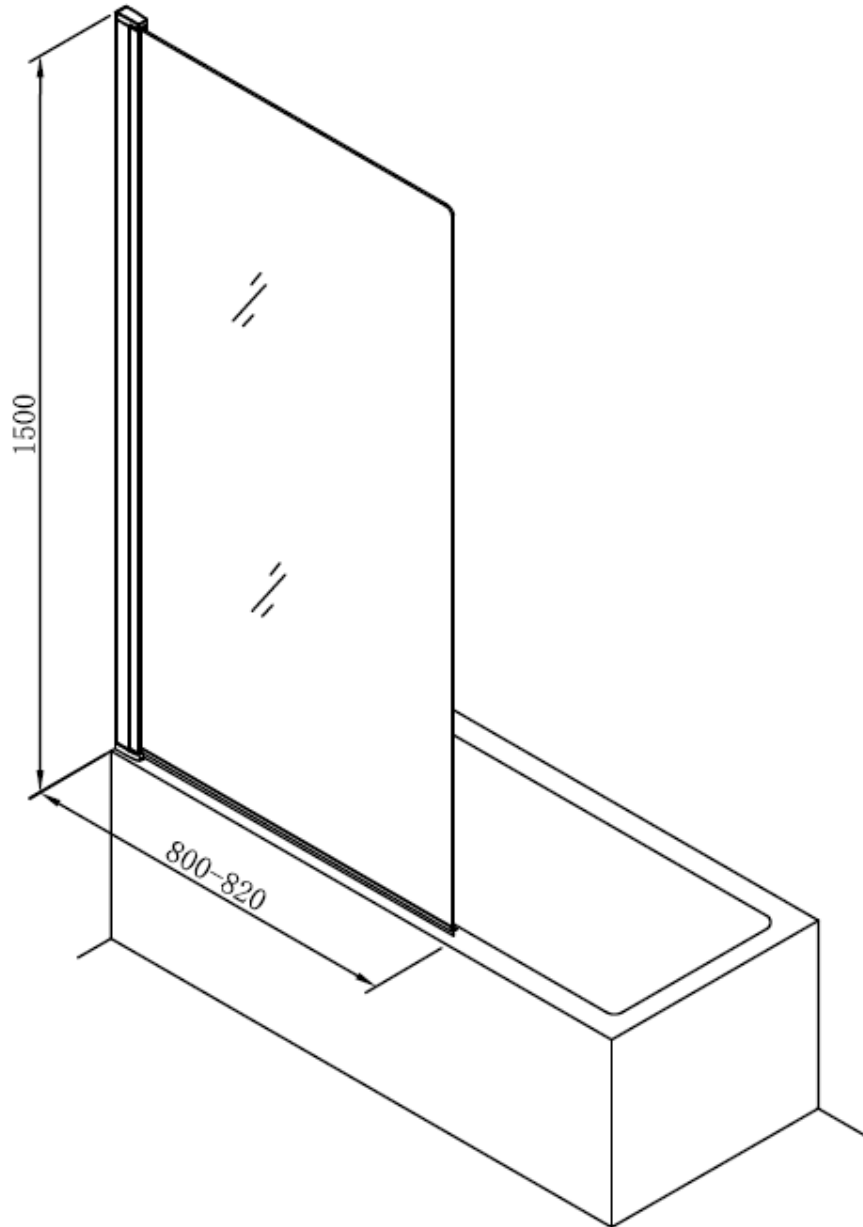

Measurements in millimetres mm

Information updated January 2020

Tel 0345 873 8840

crosswater[™]

CLEAR 6 BATH SCREEN

CABSSC0800

A  M4 *40mm Screw x 3

D  Bottom Cover (LH) x 1

G  Install Block x 1

B  Wall Plug x 3

E  Bottom Cover (RH) x 1

H  3mm Allen key x 1

C  Top Cover x 1

F  Waterproof Strip x 1

Model	x (mm)	y (mm)
CABSSC0800	800-820	1500