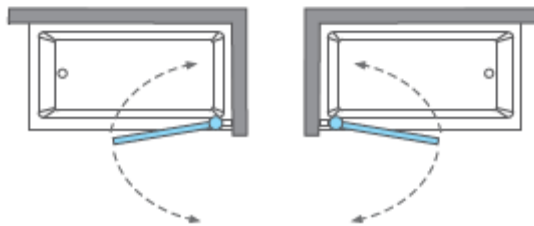

Measurements in millimetres mm

Information updated January 2020

Tel 0345 873 8840

crosswater[™]

CLEAR 6 BATH SCREEN

CABSSC0800

A  M4 *40mm Screw x 3

D  Bottom Cover (LH) x 1

G  Install Block x 1

B  Wall Plug x 3

E  Bottom Cover (RH) x 1

H  3mm Allen key x 1

C  Top Cover x 1

F  Waterproof Strip x 1

Model	x (mm)	y (mm)
CABSSC0800	800-820	1500