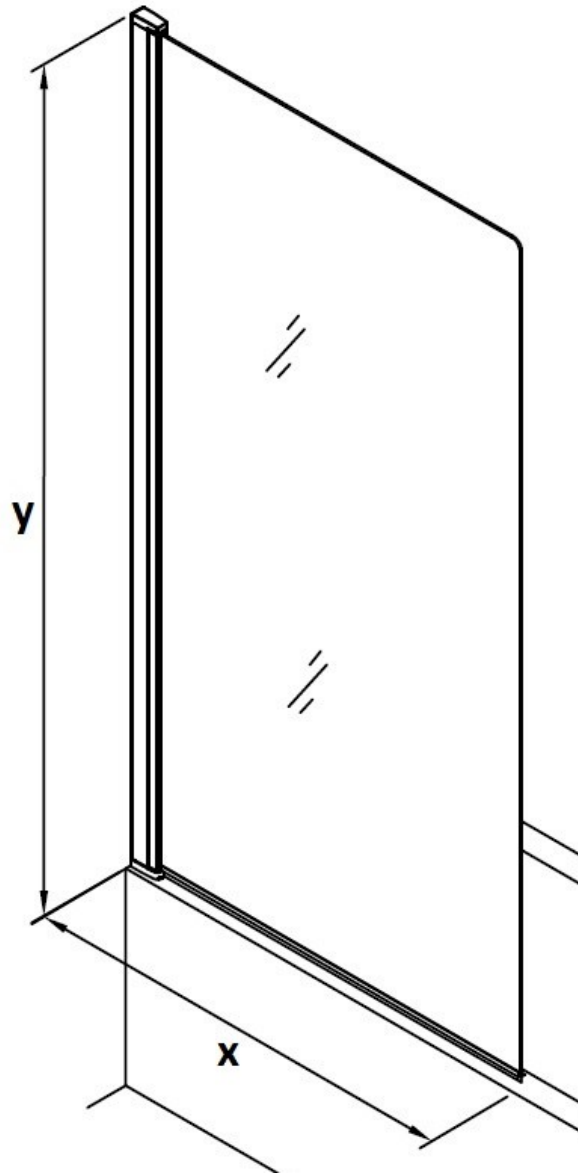

Measurements in millimetres mm

Information updated January 2020

Tel 0345 873 8840

crosswater[™]

CLEAR 6 BATH SCREEN

CABSSC0800

A  M4 *40mm Screw x 3

D  Bottom Cover (LH) x 1

G  Install Block x 1

B  Wall Plug x 3

E  Bottom Cover (RH) x 1

H  3mm Allen key x 1

C  Top Cover x 1

F  Waterproof Strip x 1

Model	x (mm)	y (mm)
CABSSC0800	800-820	1500