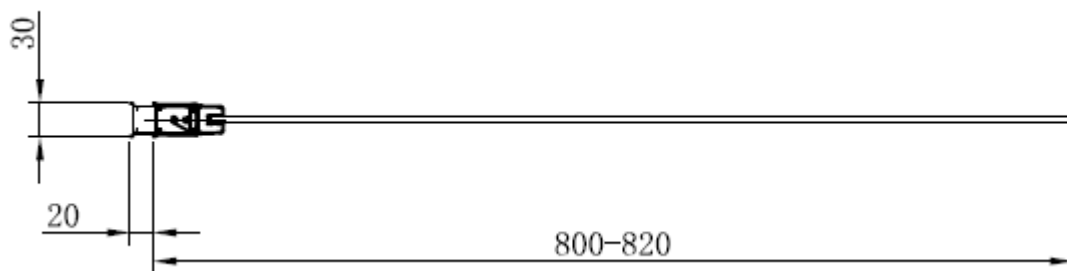

Measurements in millimetres mm

Information updated January 2020

Tel 0345 873 8840

crosswater[™]

CLEAR 6 BATH SCREEN

CABSSC0800

A  M4 *40mm Screw x 3

D  Bottom Cover (LH) x 1

G  Install Block x 1

B  Wall Plug x 3

E  Bottom Cover (RH) x 1

H  3mm Allen key x 1

C  Top Cover x 1

F  Waterproof Strip x 1

Model	x (mm)	y (mm)
CABSSC0800	800-820	1500