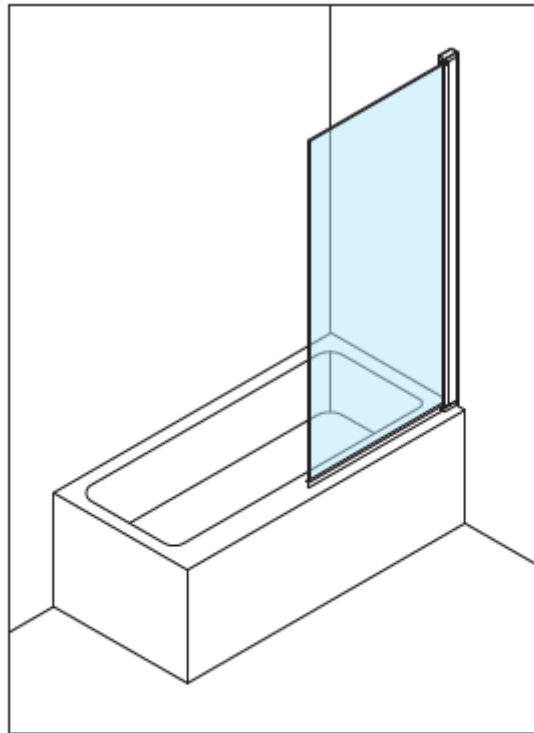

Measurements in millimetres mm

Information updated January 2020

Tel 0345 873 8840

crosswater[™]

CLEAR 6 BATH SCREEN

CABSSC0800

A  M4 *40mm Screw x 3

D  Bottom Cover (LH) x 1

G  Install Block x 1

B  Wall Plug x 3

E  Bottom Cover (RH) x 1

H  3mm Allen key x 1

C  Top Cover x 1

F  Waterproof Strip x 1

Model	x (mm)	y (mm)
CABSSC0800	800-820	1500